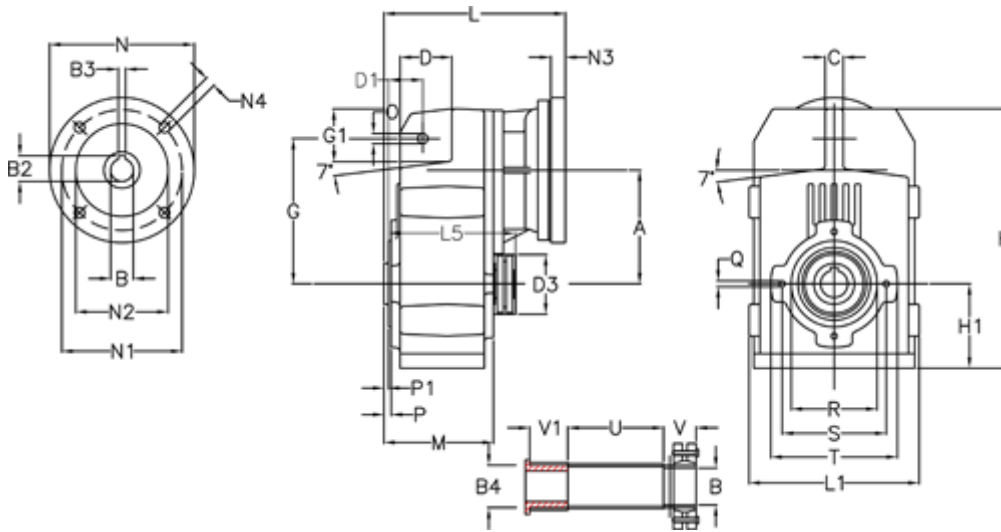

Article number: 29560516568835  
 Description: Shaft mounted gear  
 A513QF50-165,6-P90B5

## Measures

A = 211.30	D1 = 65.0	I5 = 222.0	P1	= 4.5	V = 6
B = 50	d3 = 120	M = 163.0	Q	= M12x19	V1 = 5
B1 = 24	G = 278	N = 200	R	= 180	
B2 = 27.3	G1 = 105.5	N1 = 165	S	= 215	
B3 = 8	H = 479.0	N2 = 130	T	= 250	
B4 = 50	H1 = 144.0	N4 = M10x20	Tightening torque Nm adapter bushing = 6.0		
C = 20	L = 287.5	O = 22	Tightening torque Nm shrink disc = 12.0		
D = 93.5	L1 = 273	P = 8.5	U	= 91.0	